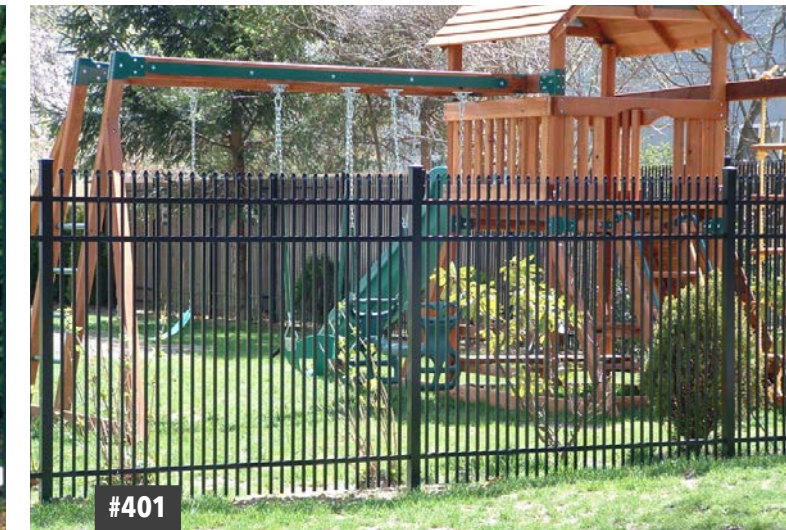

#401

STYLE & HEIGHT OPTIONS

STYLES	36"	42"	48"	54"	57"	60"	72"
#111 STD	X	X	X			X	X
#111 FB					X		
#211 STD	X	X	X			X	X
#211 FB				X			
#Concord 111 STD	X	X	X			X	X
#Concord 111 FB					X		

X = POOL OPTION

Note: 4-rail is standard for 6' height, 3-rail is standard for all other heights. Styles 111, 211 & Concord 111 are manufactured to accept finial options. Concord 101 style is available with pressed pickets in lieu of finials. All Concord styles are approx. 3" taller than standard heights.

STYLE & HEIGHT OPTIONS

STYLES	36"	42"	48"	60"	72"
#400 STD	X	X	X	X	X
#400 FB			X	X	
#401 STD	X	X	X	X	X
#401 FB			X	X	
#402 STD	X	X	X	X	X
#402 FB			X	X	

X = POOL OPTION

Note: 4-rail is standard for 6' height, 3-rail is standard for all other heights.