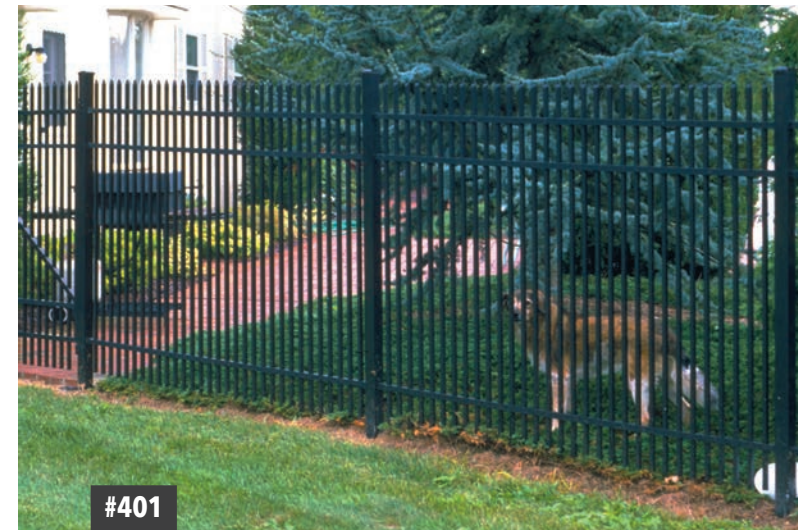

FINIAL OPTIONS

Note: Panel adornments also available; call for details.

#402

#401

STYLE & HEIGHT OPTIONS

STYLES	36"	42"	48"	54"	57"	60"	72"
#111 STD	X	X	X			X	X
#111 FB					X		
#211 STD	X	X	X			X	X
#211 FB				X			
#Concord 111 STD	X	X	X			X	X
#Concord 111 FB					X		

X = POOL OPTION

Note: 4-rail is standard for 6' height, 3-rail is standard for all other heights. Styles 111, 211 & Concord 111 are manufactured to accept finial options. Concord 101 style is available with pressed pickets in lieu of finials. All Concord styles are approx. 3" taller than standard heights.

STYLE & HEIGHT OPTIONS

STYLES	36"	42"	48"	60"	72"
#400 STD	X	X	X	X	X
#400 FB			X	X	
#401 STD	X	X	X	X	X
#401 FB			X	X	
#402 STD	X	X	X	X	X
#402 FB			X	X	

X = POOL OPTION

Note: 4-rail is standard for 6' height, 3-rail is standard for all other heights.