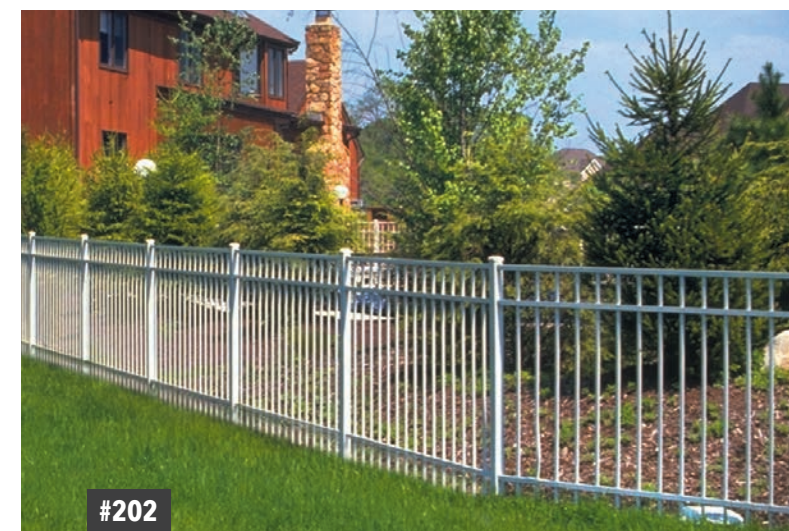

## GATES

Gates match the fence style and are available in standard or arched designs.

**100% EXTRUDED,  
COATED, FABRICATED,  
ASSEMBLED AND  
PACKAGED IN THE USA**

**EVERY FENCE COMES  
WITH A LIFETIME  
WARRANTY**  
MADE POSSIBLE BY OUR  
FENCCOAT™ FINISH AND  
HS-35™ ALUMINUM ALLOY

### STYLE & HEIGHT OPTIONS

#100 (FB)

#101 (FB)

STYLES	36"	42"	48"	57"	60"	72"
#100 STD	X	X	X		X	X
#100 FB				X		
#101 STD	X	X	X		X	X
#101 FB				X		

X = POOL OPTION

Note: 4-rail is standard for 6' height, 3-rail is standard for all other heights.

### STYLE & HEIGHT OPTIONS

#200 (FB)

#202 (FB)

STYLES	36"	42"	48"	54"	60"	72"
#200 STD	X	X	X		X	X
#200 FB			X	X		
#202 STD	X	X	X		X	X
#202 FB			X	X		

X = POOL OPTION

Note: 4-rail is standard for 6' height, 3-rail is standard for all other heights.