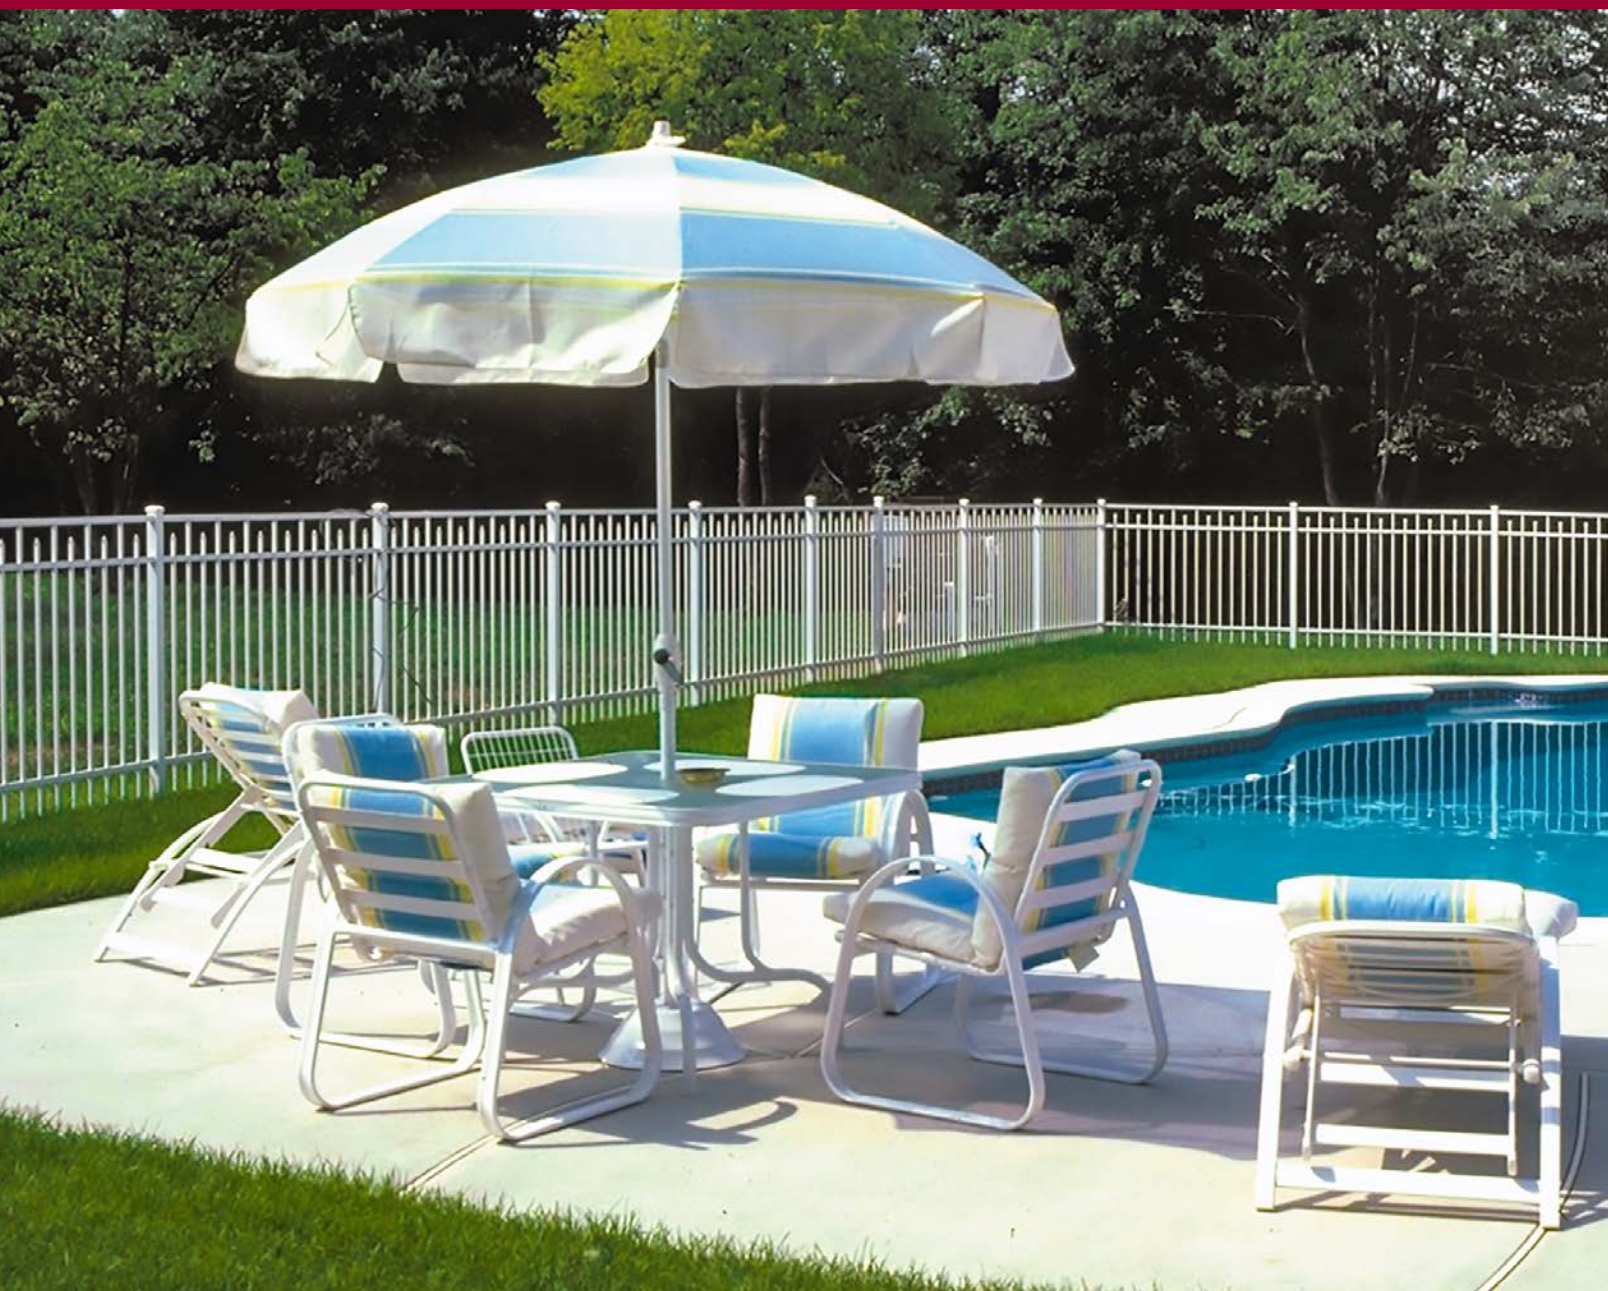

Durable Elegance Built for Generations

With over 50 years of proven performance, Jerith continues to be the consumer's first choice in aluminum fence.

Jerith Legacy residential fence is most popular for a feature that conceals all picket to rail fasteners, providing the consumer with a lifetime of beauty.

SPECIFICATIONS

Picket	5/8" square x .050" thick
Spacing Between Pickets	3-13/16" (1-5/8" for styles #400, #401 & #402)
Rails	1" (.082" side wall) x 1" (.055" top wall)
Post Options	2" square x .060" wall (standard) 2" square x .125" wall 2.5" square x .075" wall or .125" wall 3" square x .090" wall or .125" wall 4" square x .125" wall
Standard Post Spacing	72-1/2" on center (2" posts)

COLORS

- Black
- Bronze
- White

GATES

Gates match the fence style and are available in standard or arched designs.

**100% EXTRUDED,
COATED, FABRICATED,
ASSEMBLED AND
PACKAGED IN THE USA**

**EVERY FENCE COMES
WITH A LIFETIME
WARRANTY**
MADE POSSIBLE BY OUR
FENCCOAT™ FINISH AND
HS-35™ ALUMINUM ALLOY