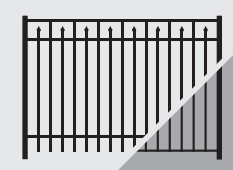

### STYLE & HEIGHT OPTIONS

#100 (FB)

#101 (FB)

STYLES	36"	42"	48"	57"	60"	72"
#100 STD	X	X	X		X	X
#100 FB				X		
#101 STD	X	X	X		X	X
#101 FB				X		

X = POOL OPTION

Note: 4-rail is standard for 6' height, 3-rail is standard for all other heights.

### STYLE & HEIGHT OPTIONS

#200 (FB)

#202 (FB)

STYLES	36"	42"	48"	54"	60"	72"
#200 STD	X	X	X		X	X
#200 FB			X	X		
#202 STD	X	X	X		X	X
#202 FB			X	X		

X = POOL OPTION

Note: 4-rail is standard for 6' height, 3-rail is standard for all other heights.